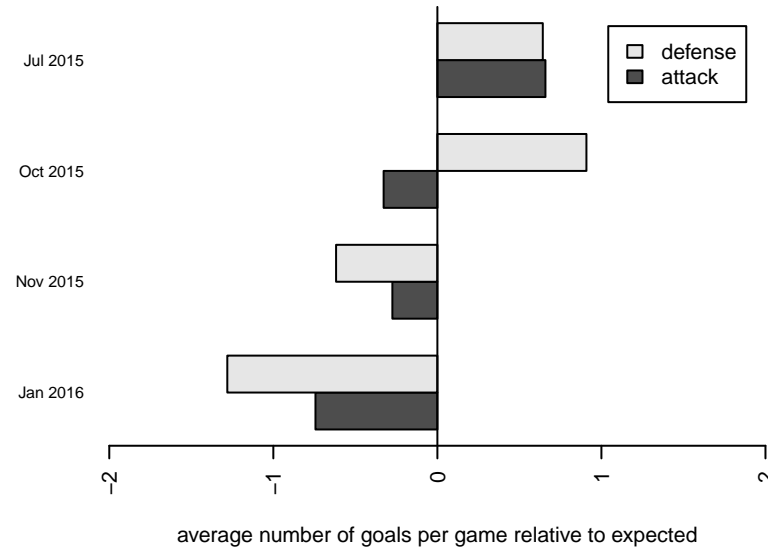

Performance relative to 13 month average