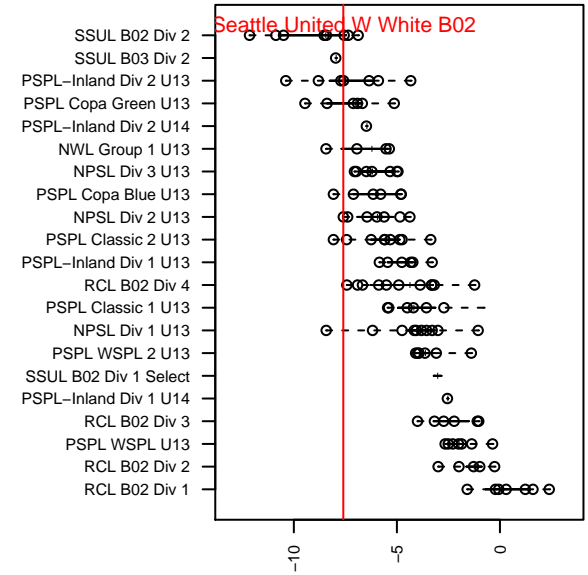

# Seattle United W White B02

Seattle United Regional  
 Seattle, WA  
 B02 total strength=489  
 attack=0.44 defense=0.27  
 fall league = NPSL Div 2 U13

alt names used:  
 SU West White  
 Seattle United West B02 White  
 Seattle United West B02 White  
 Seattle United West B02 White

Venues played:  
 2015 KCC BU13  
 2015 Crossfire Select BU13 Silver  
 2015 NPSL Division 2 U13  
 2015 Founders Cup B02

**Seattle United W White B02**  
 Dots are actual minus expected GF (blue circles) and GA (red triangles).  
 Blue line is smoothed change in attack strength. Red is smoothed change in defense strength.

**attack and defense variance (black dot)  
relative to other teams  
and top 10 in region**

**attack and defense rating  
relative to others at age  
and all opponents in last 13 months**

**Performance relative to 13 month average**