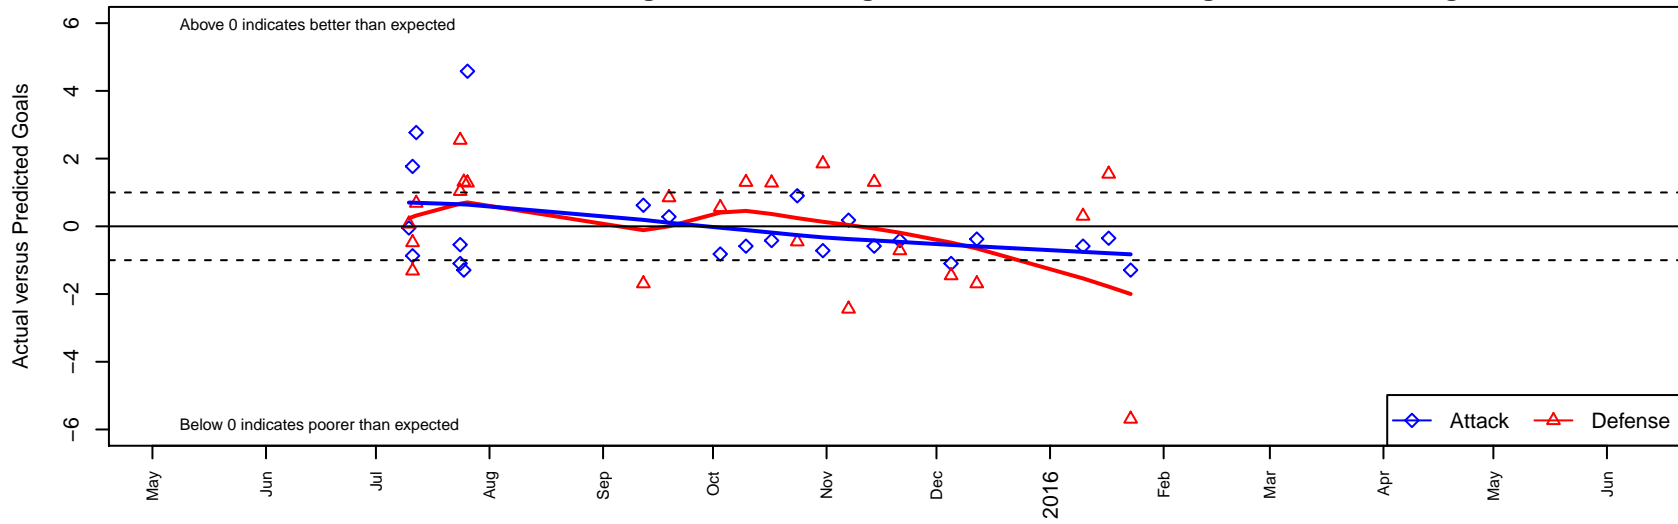

# Seattle United W White B02

Seattle United Regional  
 Seattle, WA  
 B02 total strength=489  
 attack=0.44 defense=0.27  
 fall league = NPSL Div 2 U13

alt names used:  
 SU West White  
 Seattle United West B02 White  
 Seattle United West B02 White  
 Seattle United West B02 White

Venues played:  
 2015 KCC BU13  
 2015 Crossfire Select BU13 Silver  
 2015 NPSL Division 2 U13  
 2015 Founders Cup B02

**Seattle United W White B02**  
 Dots are actual minus expected GF (blue circles) and GA (red triangles).  
 Blue line is smoothed change in attack strength. Red is smoothed change in defense strength.

**attack and defense variance (black dot)  
relative to other teams  
and top 10 in region**

**attack and defense rating  
relative to others at age  
and all opponents in last 13 months**

**Performance relative to 13 month average**