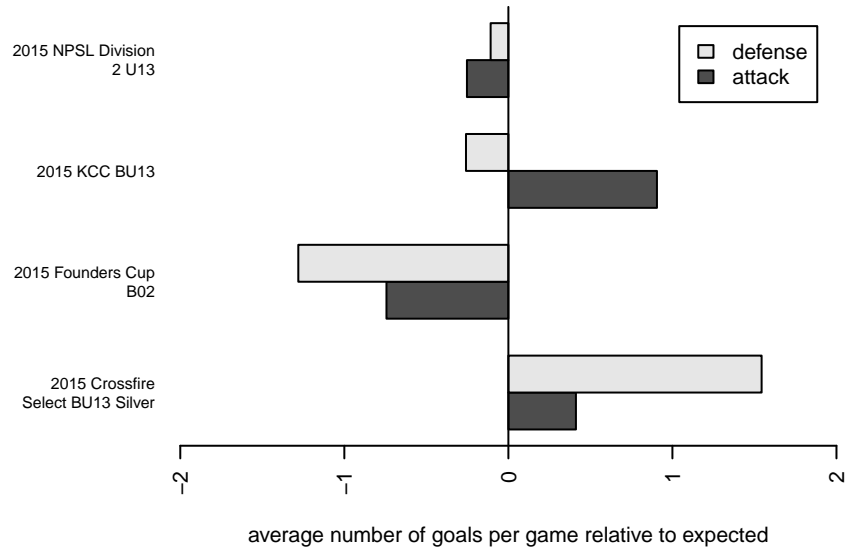

# Seattle United W White B02

Seattle United Regional  
 Seattle, WA  
 B02 total strength=489  
 attack=0.44 defense=0.27  
 fall league = NPSL Div 2 U13

alt names used:  
 SU West White  
 Seattle United West B02 White  
 Seattle United West B02 White  
 Seattle United West B02 White

Venues played:  
 2015 KCC BU13  
 2015 Crossfire Select BU13 Silver  
 2015 NPSL Division 2 U13  
 2015 Founders Cup B02

**Seattle United W White B02**  
 Dots are actual minus expected GF (blue circles) and GA (red triangles).  
 Blue line is smoothed change in attack strength. Red is smoothed change in defense strength.

**attack and defense variance (black dot)  
relative to other teams  
and top 10 in region**

**attack and defense rating  
relative to others at age  
and all opponents in last 13 months**

**Performance relative to 13 month average**